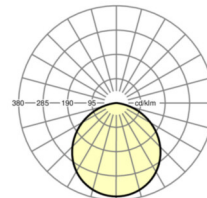

LIGHTING TECHNOLOGY

Placement	LED, Colour rendering/Light colour CRI ≥ 80 / 3000K
Colour tolerance (MacAdam)	3SDCM
Photobiological safety (Luminaire)	RGO
Nominal luminous flux	1007lm
LED service life	50000h L85/B10 (Tq 25°C), 75000h L80/B10 (Tq 25°C)
Luminaire luminous efficiency	73lm/W
Beam angle	110°
UGR lat./long.	27.9 / 27.9

MECHANICS

Housing colour	white
Dimensions (LxWxH/DxH)	140mm x 115mm
Weight (net)	1.03kg
Type of installation	Ceiling-mounted single installation

Dimensions

H	115 mm	Height
D	140 mm	Diameter

Reference	LED 1000lm 830
ηLB	100 %
Φ ↓/↑	100 % / 0 %
UGR lat./long.	27.9 / 27.9